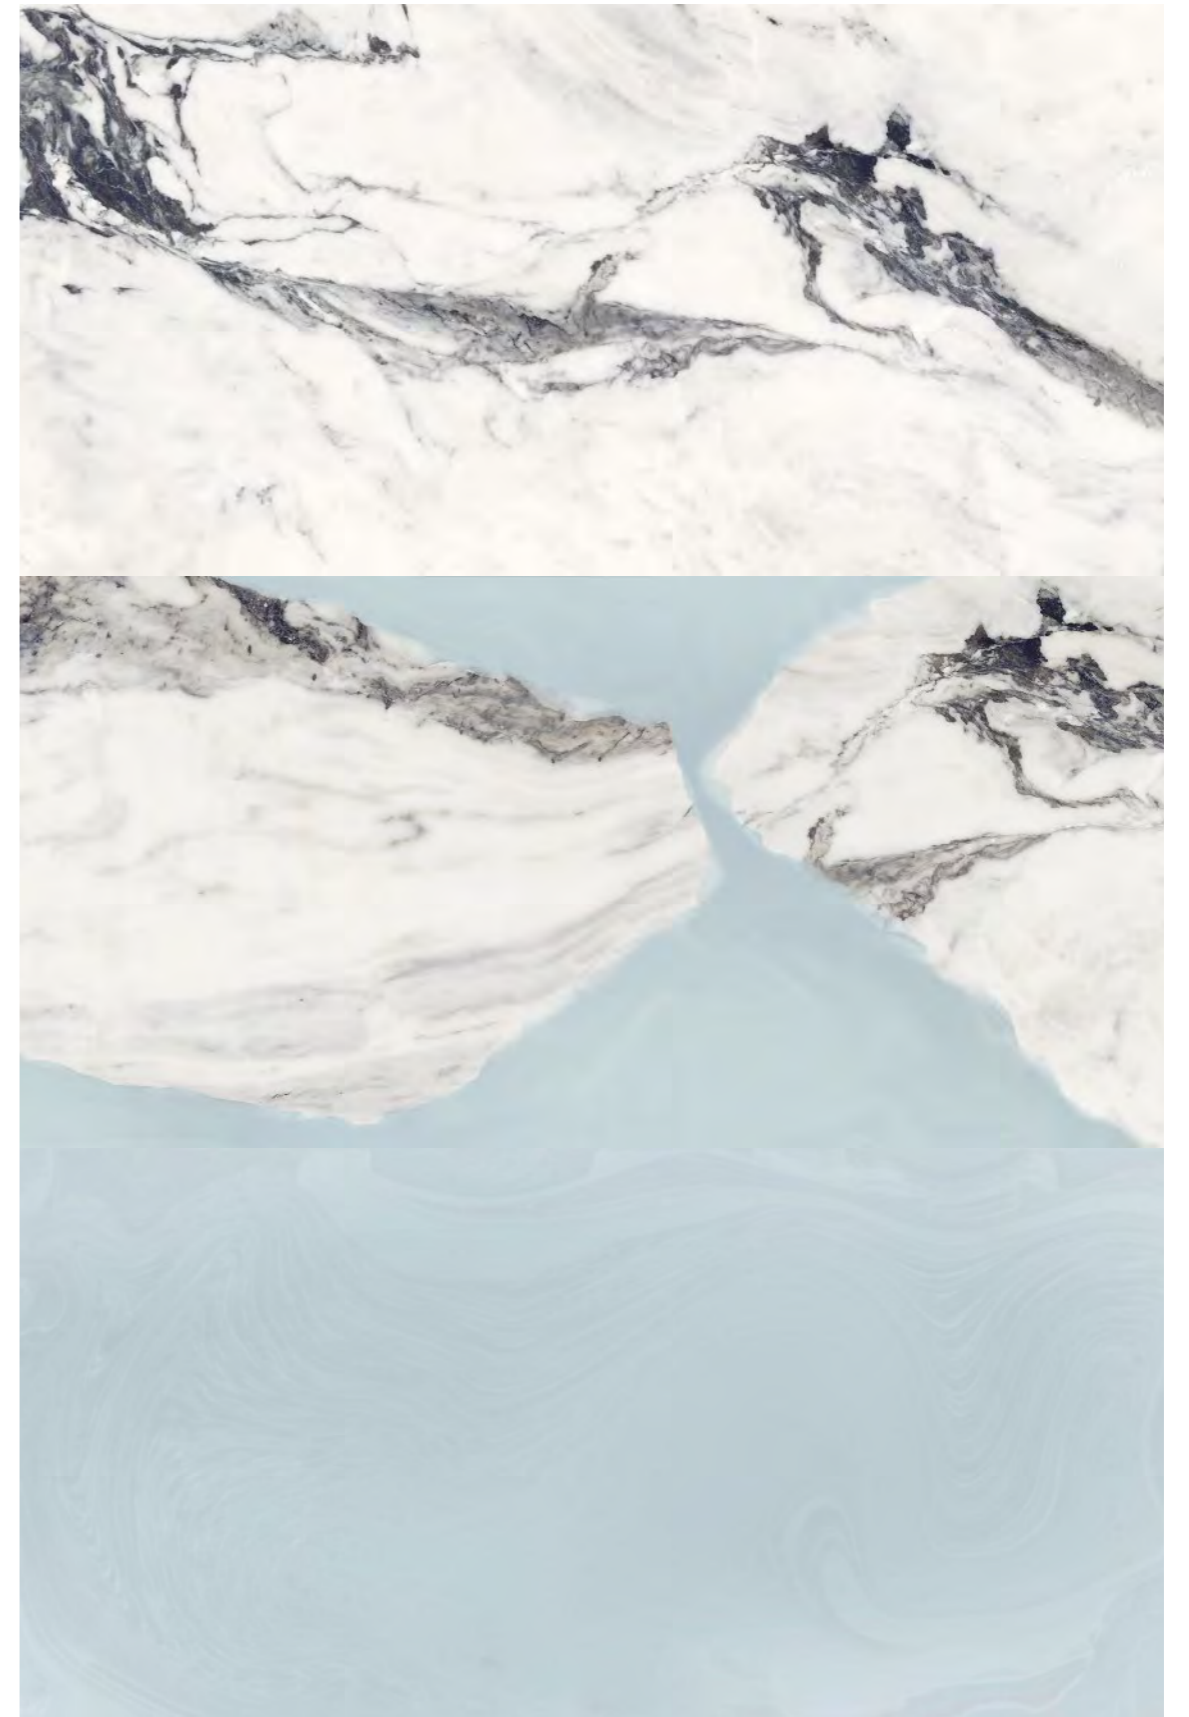

Calacatta Regale Full Lapp. Rett. 120x278 - 47^{1/4}"x109^{7/16}"
Ambra Calacatta Regale Full Lapp. Rett. 120x278 - 47^{1/4}"x109^{7/16}"