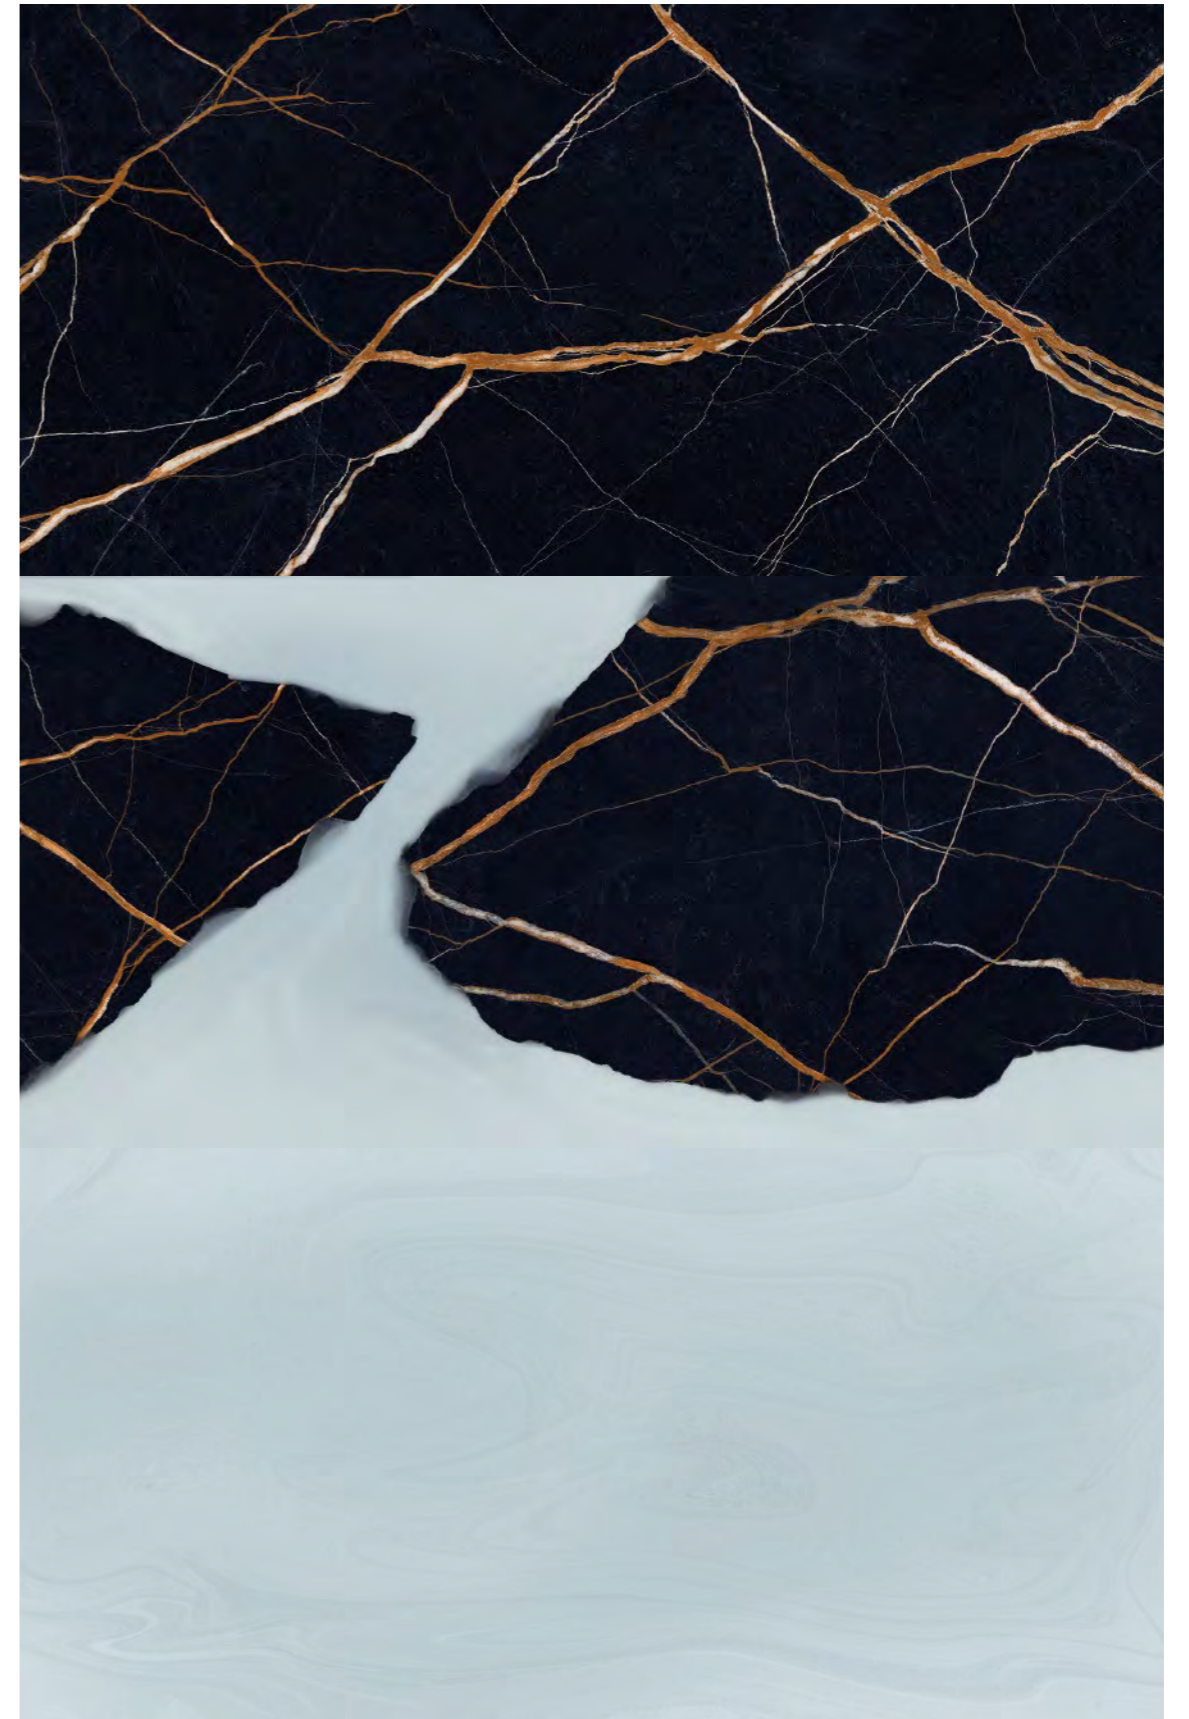

Sahara Noir | Ambra Sahara Noir | Resin