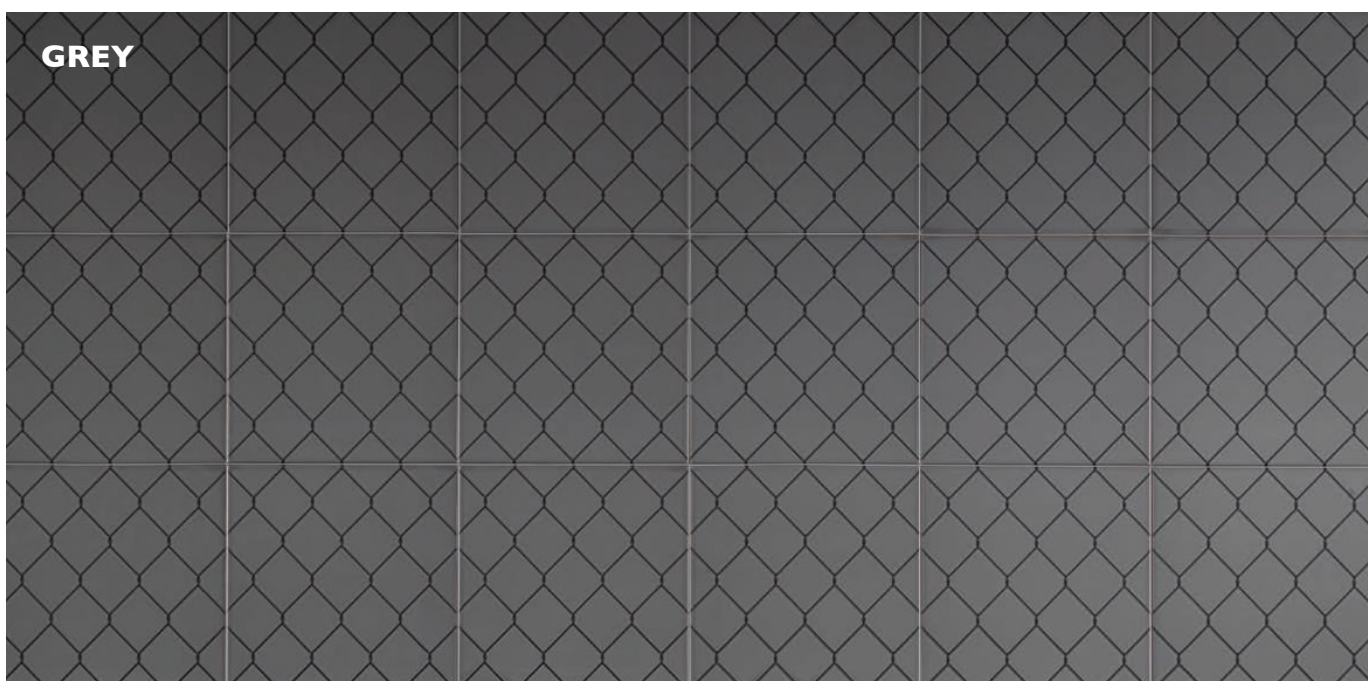

FENCE

RIVESTIMENTI / WALL TILES / REVÊTEMENTS / WANDFLIESEN
REVESTIMIENTOS / ПЛИТКА ДЛЯ СТЕН / 牆面瓷磚

NAME	CODE	cm.	inches	CODE MONETA
FENCE WHITE	563234	20X20	8"x8"	563234MON
FENCE MICRO WHITE	563238	20X20	8"x8"	563238MON
FENCE GREY	563235	20X20	8"x8"	563235MON
FENCE MICRO GREY	563239	20X20	8"x8"	563239MON